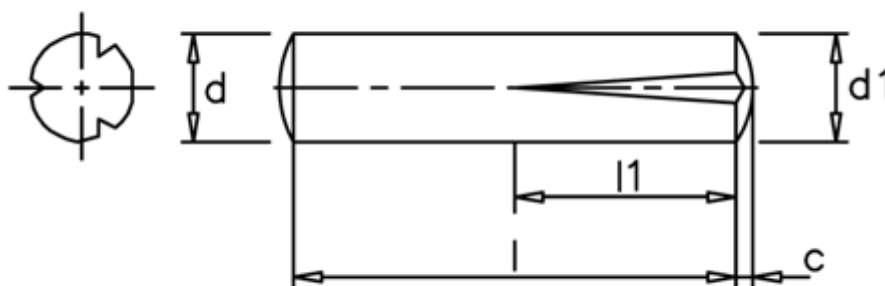

Article number: 08023528

Description: KLEE Slotted pin S2 5x26
Steel

Measures

c = 0,75

d = 5.0

d1 = 5.35

l1 = 1/2 l

Length = 26